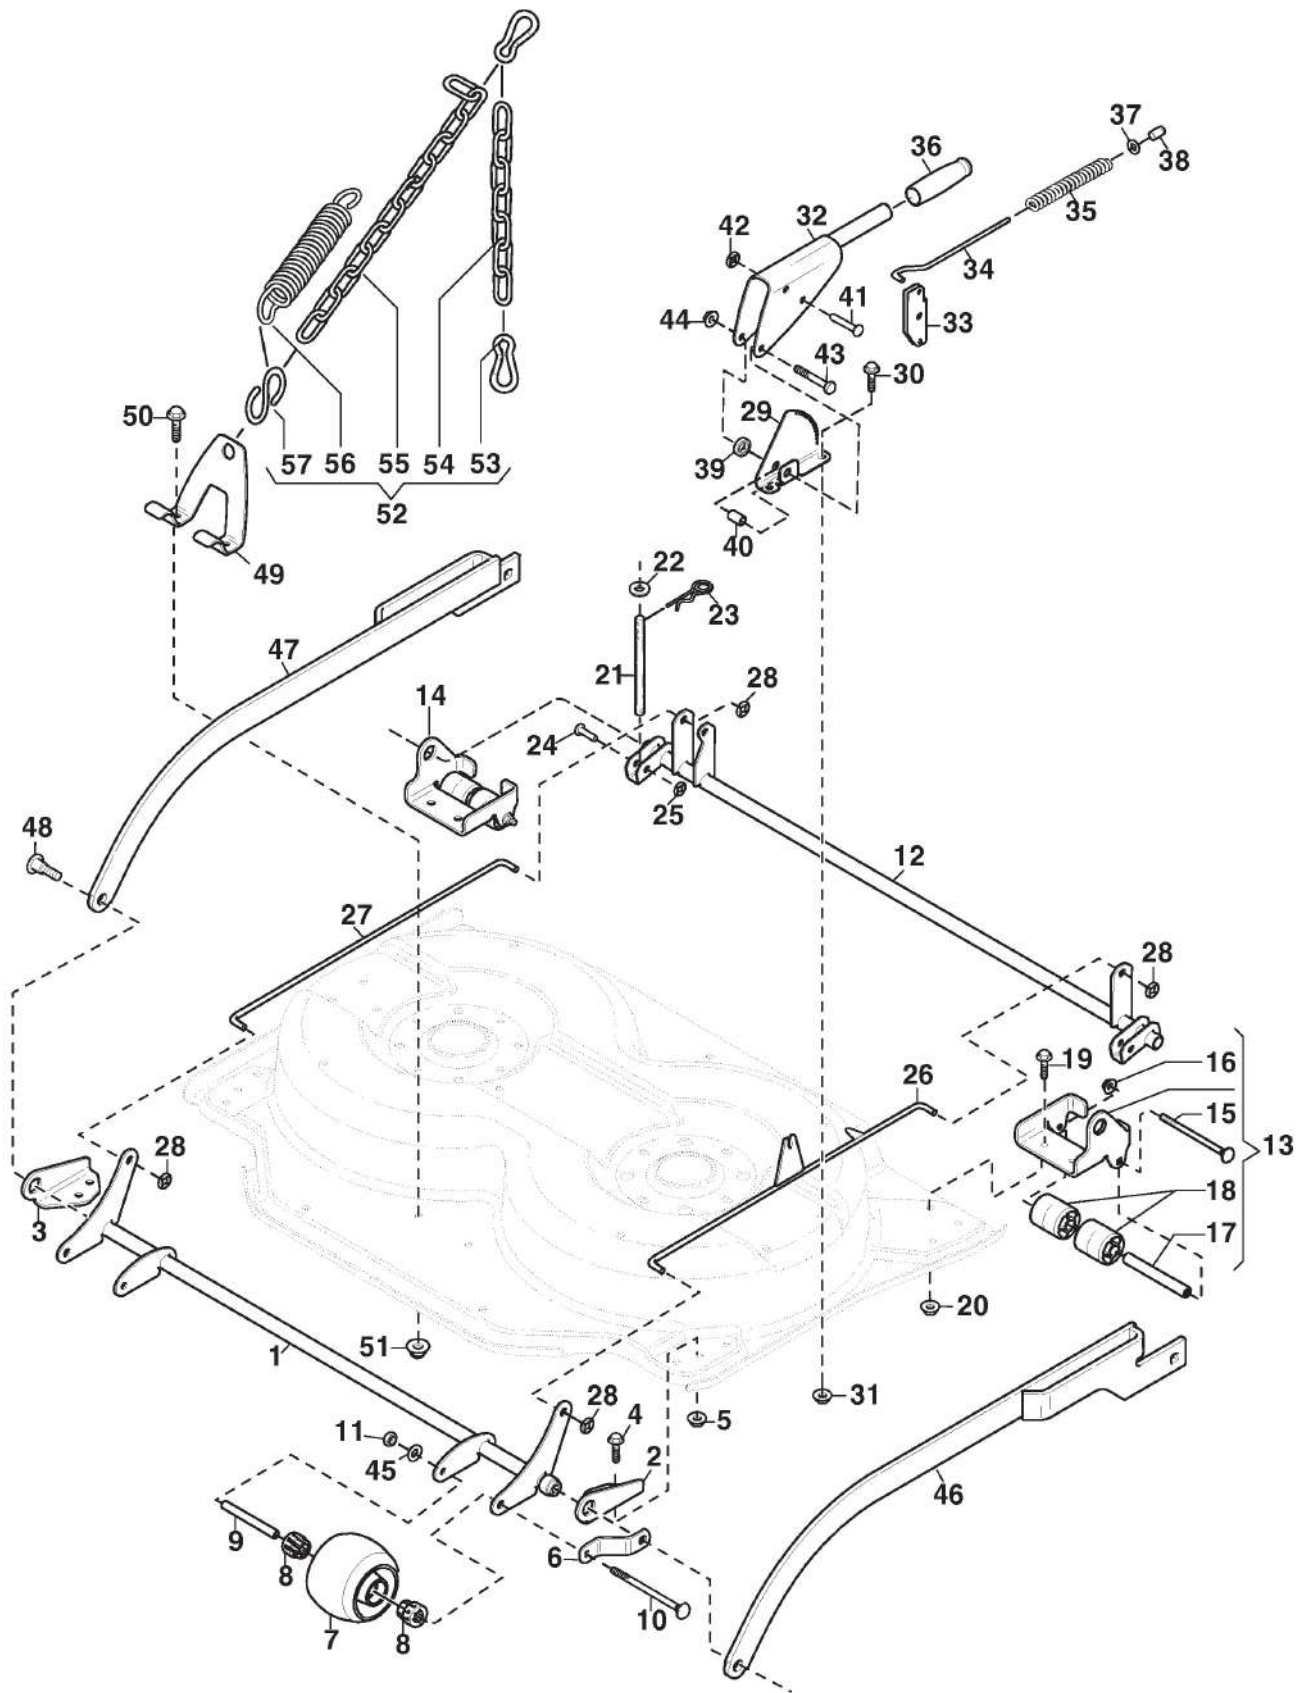

Controls

Ref.nr.	Antal	Komponentkode	Beskrivelse	Noter	From	Op til
1	1	1134-6275-01	Front Axle-Yellow			
2	1	1134-6214-01	Bracket Front-Lh (Yellow)			
3	1	1134-6214-02	Bracket Front-Rh (Yellow)			
4	4	112800815/0	Screw			
5	4	112154220/0	Nut			
6	2	387318275/0	Guide-Grey			
7	2	1134-4284-01	Wheel			
8	4	1134-4319-01	Bearing			
9	2	1134-4318-01	Wheel Axle			
10	2	9897-0813-02	Screw			
11	2	112155000/0	Nut			
12	1	1134-6197-01	Rear Axle-Yellow			
13	1	1134-6282-01	Roller-Lh W.Bracket			
14	1	1134-6282-02	Roller-Rh W.Bracket			
15	1	9897-0813-02	Screw			
16	1	112154220/0	Nut			
17	1	1134-4318-01	Wheel Axle			
18	1	1134-9126-01	Support Rollers	Sats 2 st/kit of 2		
19	4	112800815/0	Screw			
20	4	112154220/0	Nut			
21	2	1134-6198-01	Stud			
22	2	9699-0104-02	Washer			
23	2	9598-2001-02	Spring Pin			
24	2	9646-0098-22	Rivet			
25	2	112604899/0	Crown Fastener			
26	1	1134-6249-03	Push Rod, Left			
27	1	1134-6246-03	Push Rod, Right			
28	4	112604903/0	Washer			
29	1	1137-0259-01	Height Adjust Quadrant			
30	2	112800815/0	Screw			
31	2	112154220/0	Nut			
32	1	387318273/0	Height Adjust Lever-Grey			
33	1	1134-6254-01	Catch Assy			
34	1	1134-5444-01	Push Rod			
35	1	1134-5445-01	Spring			
36	1	1134-5503-01	Handle			
37	1	9699-0087-02	Washer			
38	1	1134-3051-01	Locking Knob			
39	1	1134-6286-03	Spacer			
40	1	1134-1565-16	Spacer			
41	2	9646-0105-22	Rivet			
42	2	9672-0006-02	Lock washer			
43	1	112691400/0	Screw			
44	1	112155000/0	Nut			
45	2	9699-0028-02	Washer			
46	1	387106277/0	Cutting Deck Arm Assy Lh			
47	1	387106275/0	Cutting Deck Arm Assy Rh			
48	2	1134-6279-01	Shoulder Bolt