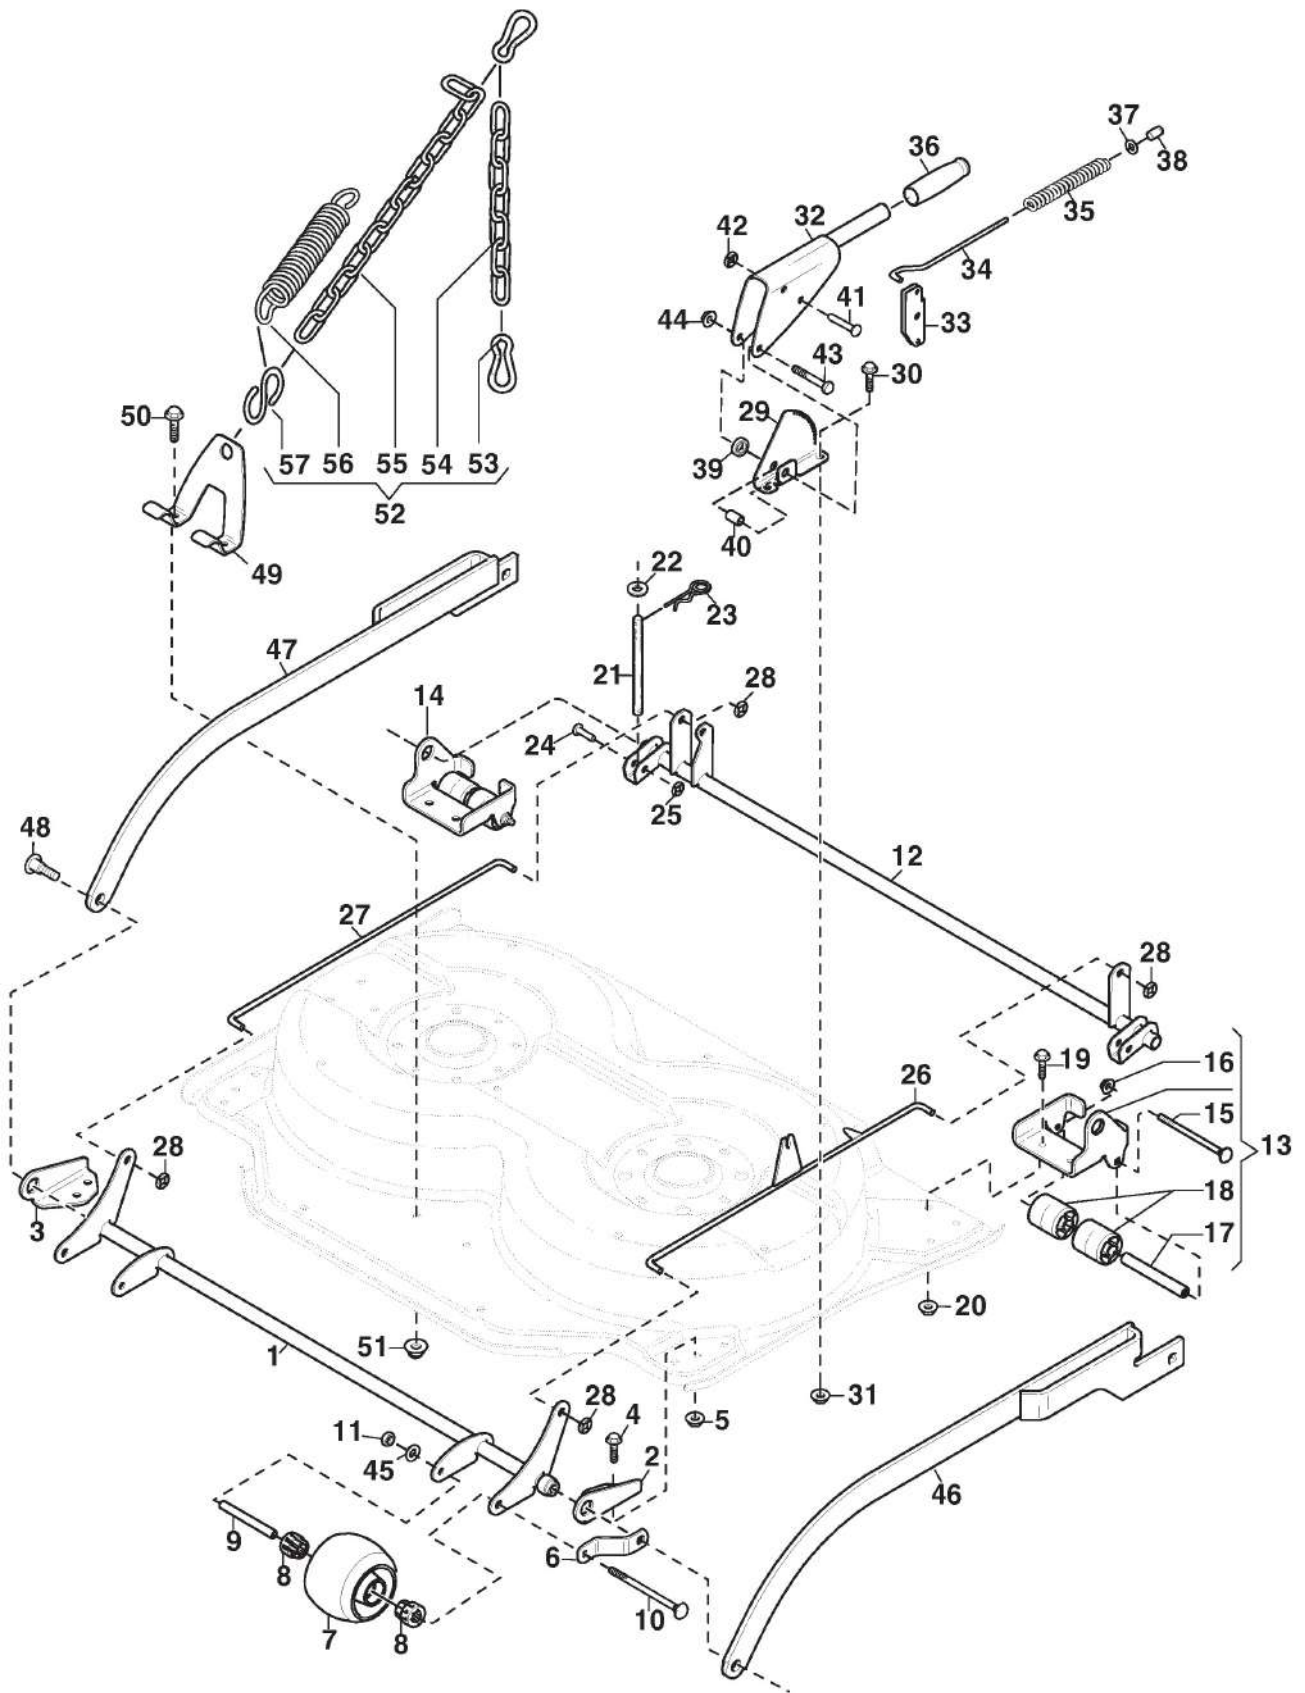

Controls

Ref.nr.	Antal	Komponentkode	Beskrivelse	Noter	From	Op til
49	1	387773535/0	Lift Bracket-Grey			
49	1	387773535/1	Lift Bracket-Grey			
50	2	112800815/0	Screw			
51	2	112154220/0	Nut			
52	1	1134-6363-01	Lift Spring Assy			
53	2	1134-5528-01	Snap Hook			
54	1	1134-6368-02	Chain	7 links		
55	1	1134-6368-03	Chain	12 links		
56	1	1134-5625-01	Spring			
57	1	1134-4623-01	S-Hook