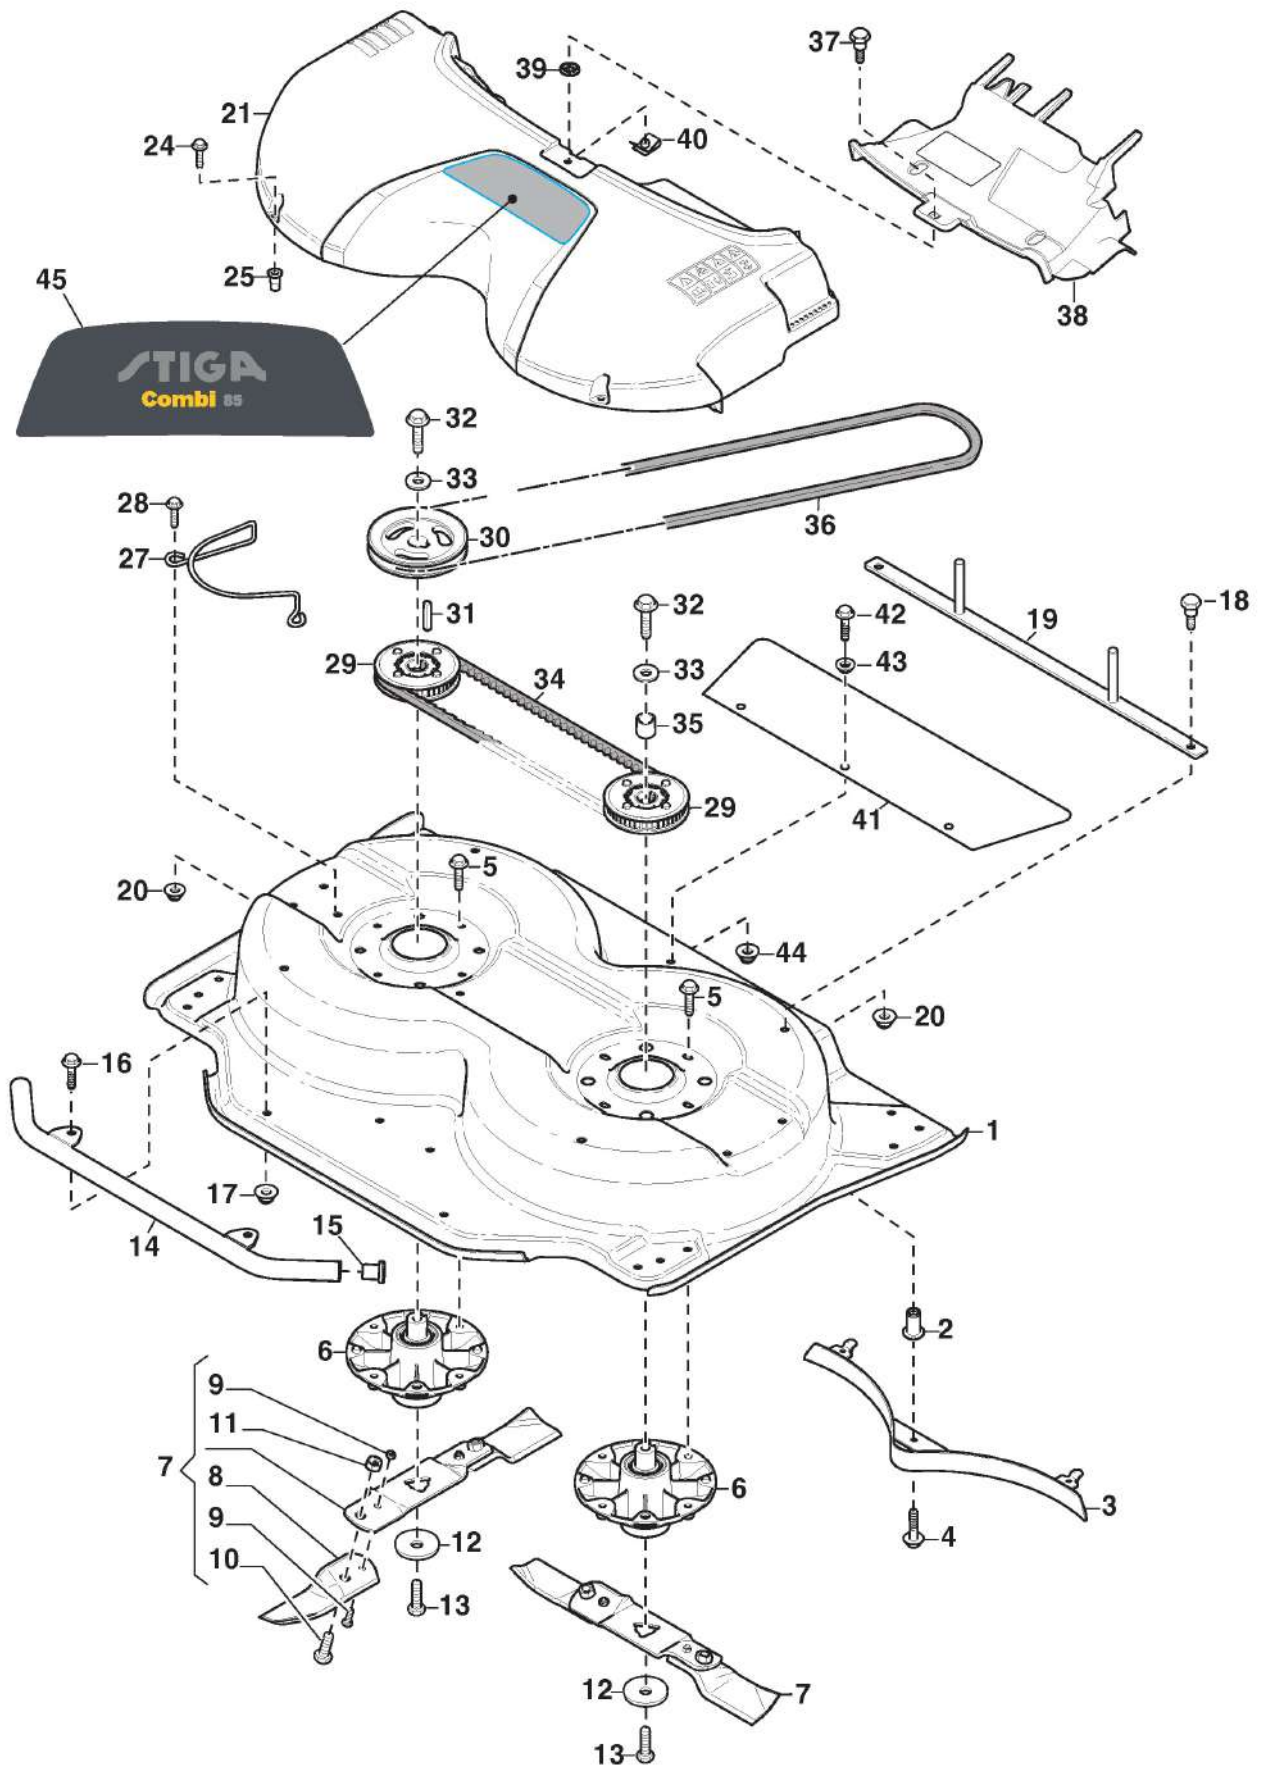

Transmission and Blades

Ref.nr.	Antal	Komponentkode	Beskrivelse	Noter	From	Op til
1	1	387561511/0	Cutting Deck			
2	3	1134-5595-01	Nut			
3	1	1134-6227-01	Mulching Plug 85C			
4	1	112800815/0	Screw			
5	8	9945-0825-16	Screw			
6	2	387203000/0	Shaft Flange Assy			
7	1	1134-9116-01	Blade Bar Assy (85C)	Sats 2 st/kit of 2		
8	1	1134-9119-01	Blade Kit Assy	2 knivar/2 blade tips		
9	1	1134-9054-01	Shear Bolt Kit	6 bultar/6 bolts+nuts		
10	2	1134-6311-01	Bolt	7/16" UNF		
11	2	1134-6312-01	Nut	7/16" UNF		
12	2	1134-6211-01	Washer			
13	2	112692395/2	Screw			
14	1	387869259/0	Front Guard Tube-Grey			
15	2	9403-0025-80	End Plug, Grey			
16	2	112800815/0	Screw			
17	2	112154220/0	Nut			
18	2	1134-0240-01	Shoulder screw			
19	1	387033103/0	Bracket			
20	4	112154220/0	Nut			
21	1	337060031/0	Belt cover			
24	2	9945-0825-16	Screw			
25	2	1134-5595-01	Nut			
27	1	1134-6429-01	Belt Guide			
28	2	9959-0820-16	Screw			
29	2	1134-6287-01	Toothed Pulley Assy			
30	1	1137-0010-01	Pulley	Ø = 154 mm		
31	1	9600-0168-01	Key			
32	2	112692395/2	Screw			
33	2	1134-5406-01	Washer			
34	1	1134-9182-02	Forstærket Tandrem	Service code for Belt: 135061511/0		
35	1	1134-5400-04	Spacer			
36	1	1134-9109-01	Drive Belt	4WD models, Service code for Belt: 9585-0208-01		
36	1	9585-0160-01	Drive Belt	Replaced by Service Code: 1134-9109-01		
37	1	1134-0240-00	Screw			
38	1	337600003/1	Belt cover			
39	1	9675-0016-02	Starlock			
40	1	1134-4620-02	Nut			
41	1	1134-6281-01	Rubber Guard			
42	3	112800815/0	Screw			
43	3	1134-4185-01	Flange Washer			
44	3	112154220/0	Nut			
45	1	114368546/1	Label Combi 85